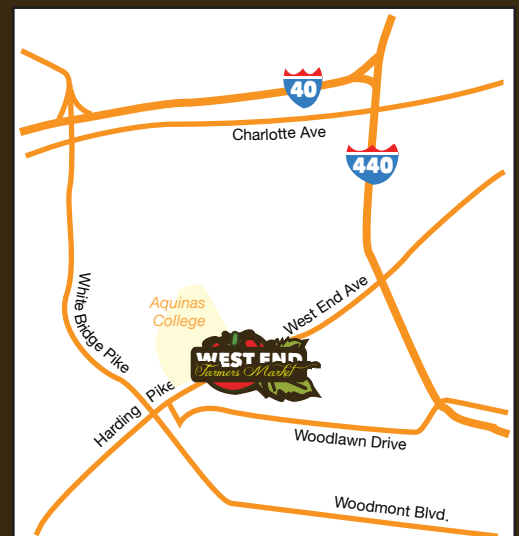

GRAND OPENING!

The **WEST END** *Farmers Market*

SATURDAY, MAY 10th @ 9am

4101 Harding Pike at the Vine Street Christian Church

Activities for the whole family include:

LIVE MUSIC • GARDENING TIPS

• CHEF DEMONSTRATIONS •

GAMES FOR CHILDREN & RAFFLE DRAWING

Market hours: 9am-12:30pm every Saturday May-Nov.

Producer Only Farmers Market

Vegetables • Meats • Dairy • Artisan Crafts

Find us on facebook: facebook.com/westendfarmersmkt